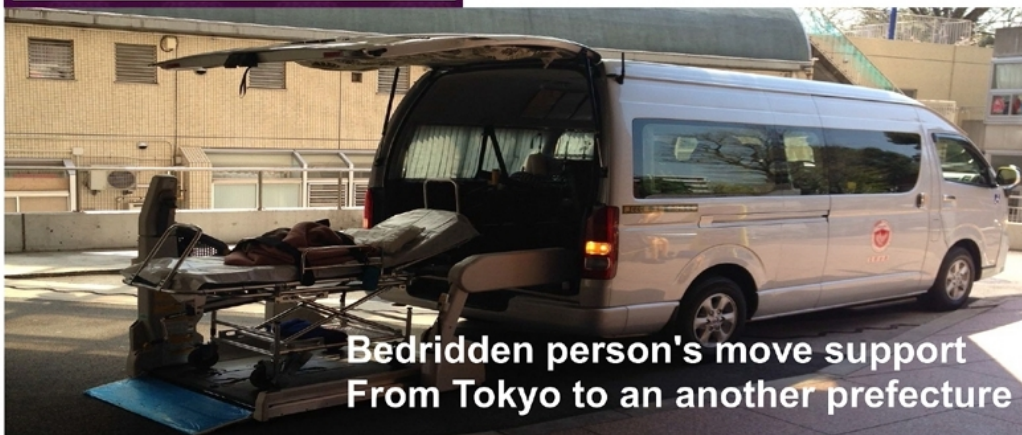

K&T WELL SUPPORT CORPORATION

Welfare Limousine for you !

0120-15-6340

URL : phoenix156340.wix.com/0120156340

**Bedridden person's move support
From Tokyo to an another prefecture**